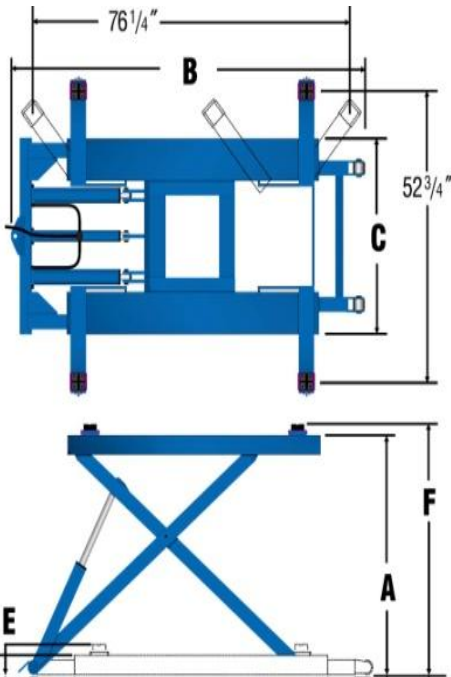

Portable Mid-Rise Scissor Lift

Model # QMR6
Portable Mid-Rise Scissor Lift

Standard Accessories:

3" Low Adapters

6 7/8" High Adapters

Locking Positions:

- 53 1/4"
- 48 1/8"
- 45"
- 40 1/2"
- 35 1/2"
- 30"
- 23 7/8"

SPECIFICATIONS	QMR6
Lifting Capacity	6,000 lb.
A. Rise Height	53 1/4"
B. Length Overall	7' 10"
C. Width Overall	39 1/2"
D. Collapsed Height	5 1/2"
E. Pad Height (MIN)	7 3/4"
F. Pad Height (MAX)	56"
Hydraulic Hose	12'
Safety Lock Positions	7
Motor	1HP
Voltage	115v
Speed of Rise	45 sec.